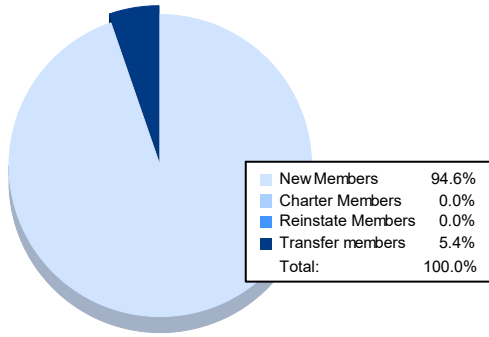

Year	New Clubs	Dropped Clubs	Gain/ Loss Clubs	New Members	Charter Members	Reinstate Members	Transfer Members	Total Member Added	Total Members Dropped	Gain/ Loss Members
2017-2018	0	1	-1	67	0	1	3	71	89	-18
2018-2019	0	5	-5	44	0	4	4	52	101	-49
2019-2020	0	0	0	37	0	9	1	47	55	-8
2020-2021	0	0	0	17	0	4	4	25	73	-48
2021-2022	0	3	-3	35	0	0	2	37	106	-69
<b>Average</b>	<b>0</b>	<b>2</b>	<b>-2</b>	<b>40</b>	<b>0</b>	<b>4</b>	<b>3</b>	<b>46</b>	<b>85</b>	<b>-38</b>

### Membership Composition June 2022 Cumulative