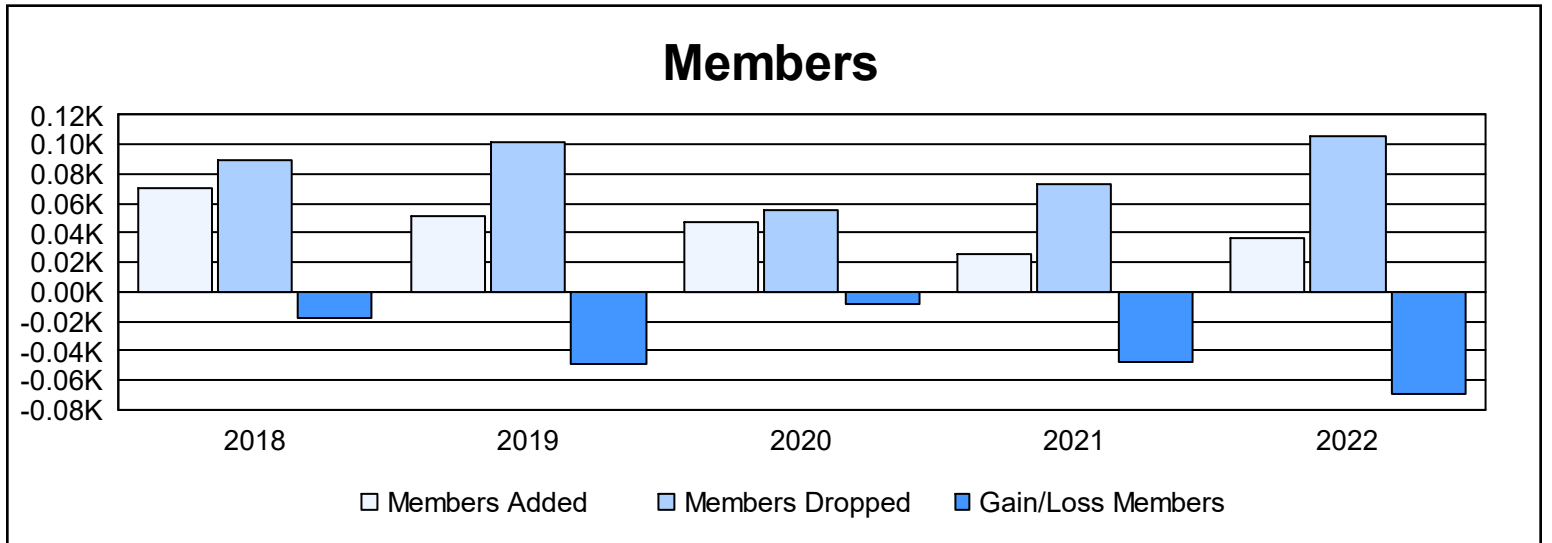

Year	New Clubs	Dropped Clubs	Gain/ Loss Clubs	New Members	Charter Members	Reinstate Members	Transfer Members	Total Member Added	Total Members Dropped	Gain/ Loss Members
2017-2018	0	1	-1	67	0	1	3	71	89	-18
2018-2019	0	5	-5	44	0	4	4	52	101	-49
2019-2020	0	0	0	37	0	9	1	47	55	-8
2020-2021	0	0	0	17	0	4	4	25	73	-48
2021-2022	0	3	-3	35	0	0	2	37	106	-69
<b>Average</b>	<b>0</b>	<b>2</b>	<b>-2</b>	<b>40</b>	<b>0</b>	<b>4</b>	<b>3</b>	<b>46</b>	<b>85</b>	<b>-38</b>

### Membership Composition June 2022 Cumulative